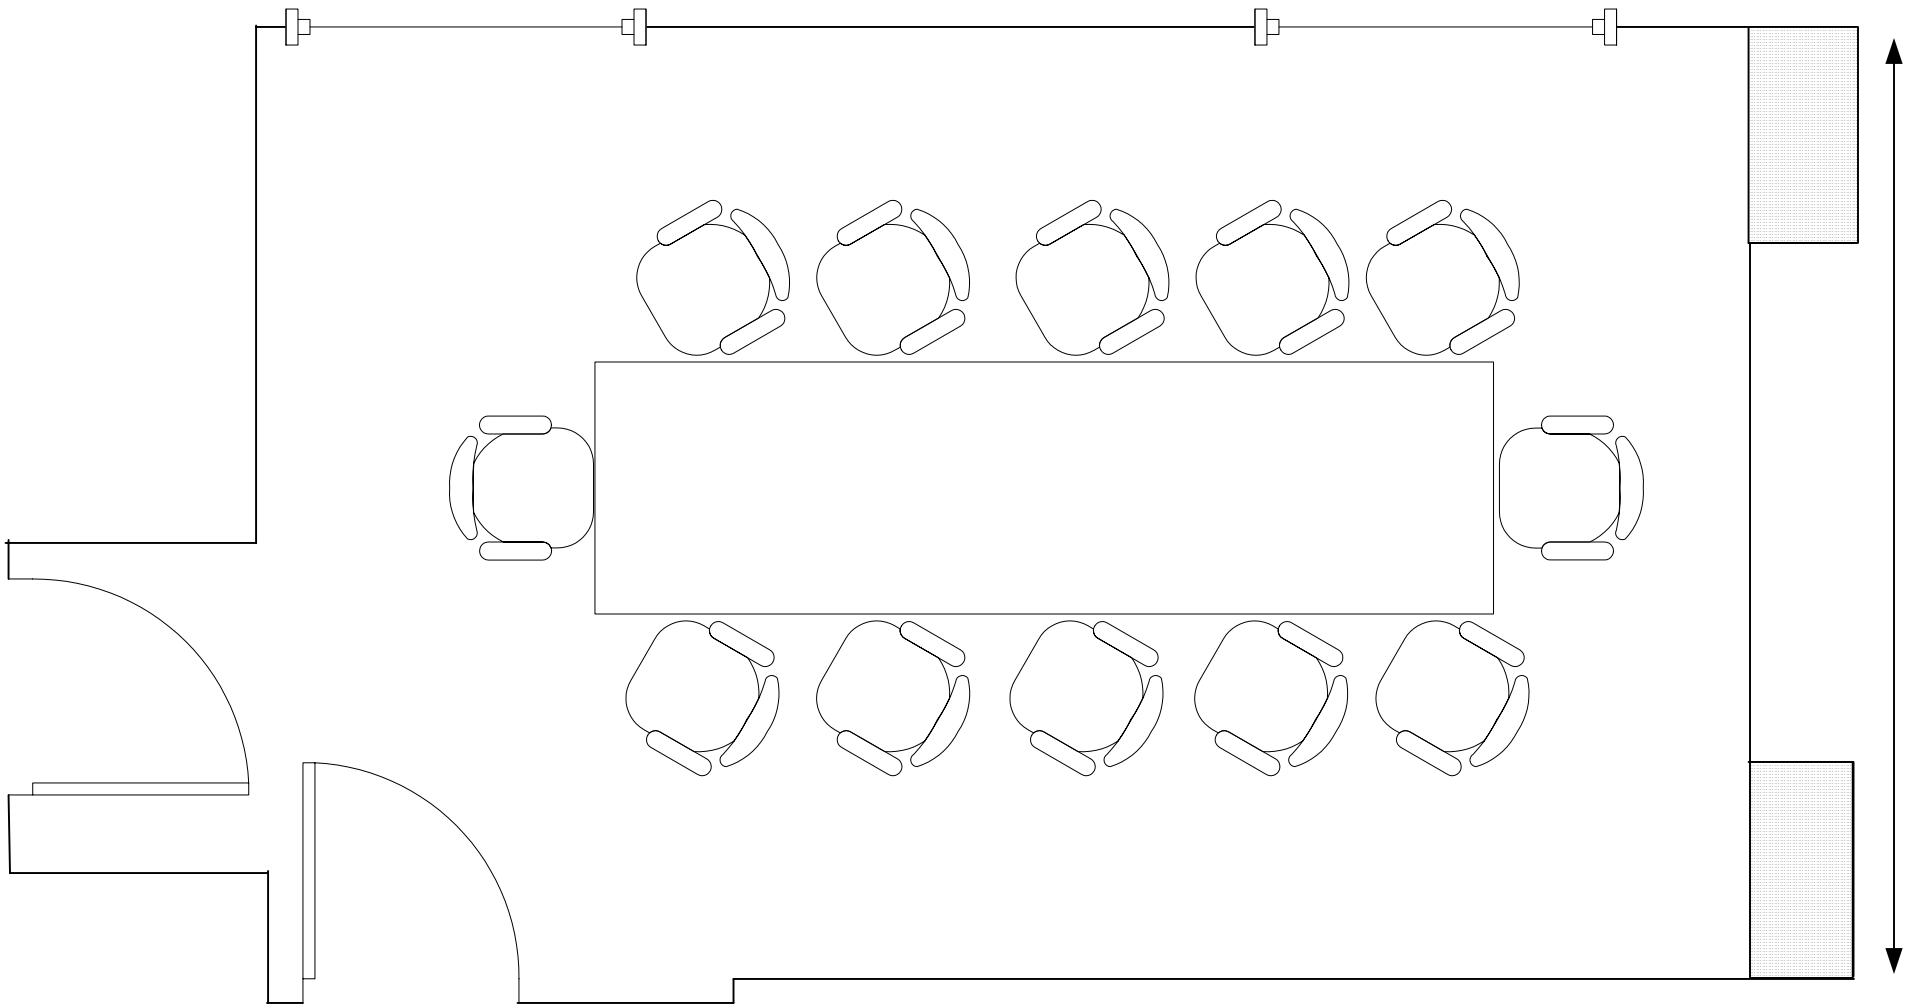

28 ft 8 in.

13 ft. 5 in.

Boardroom

ALDEN  
*houston*