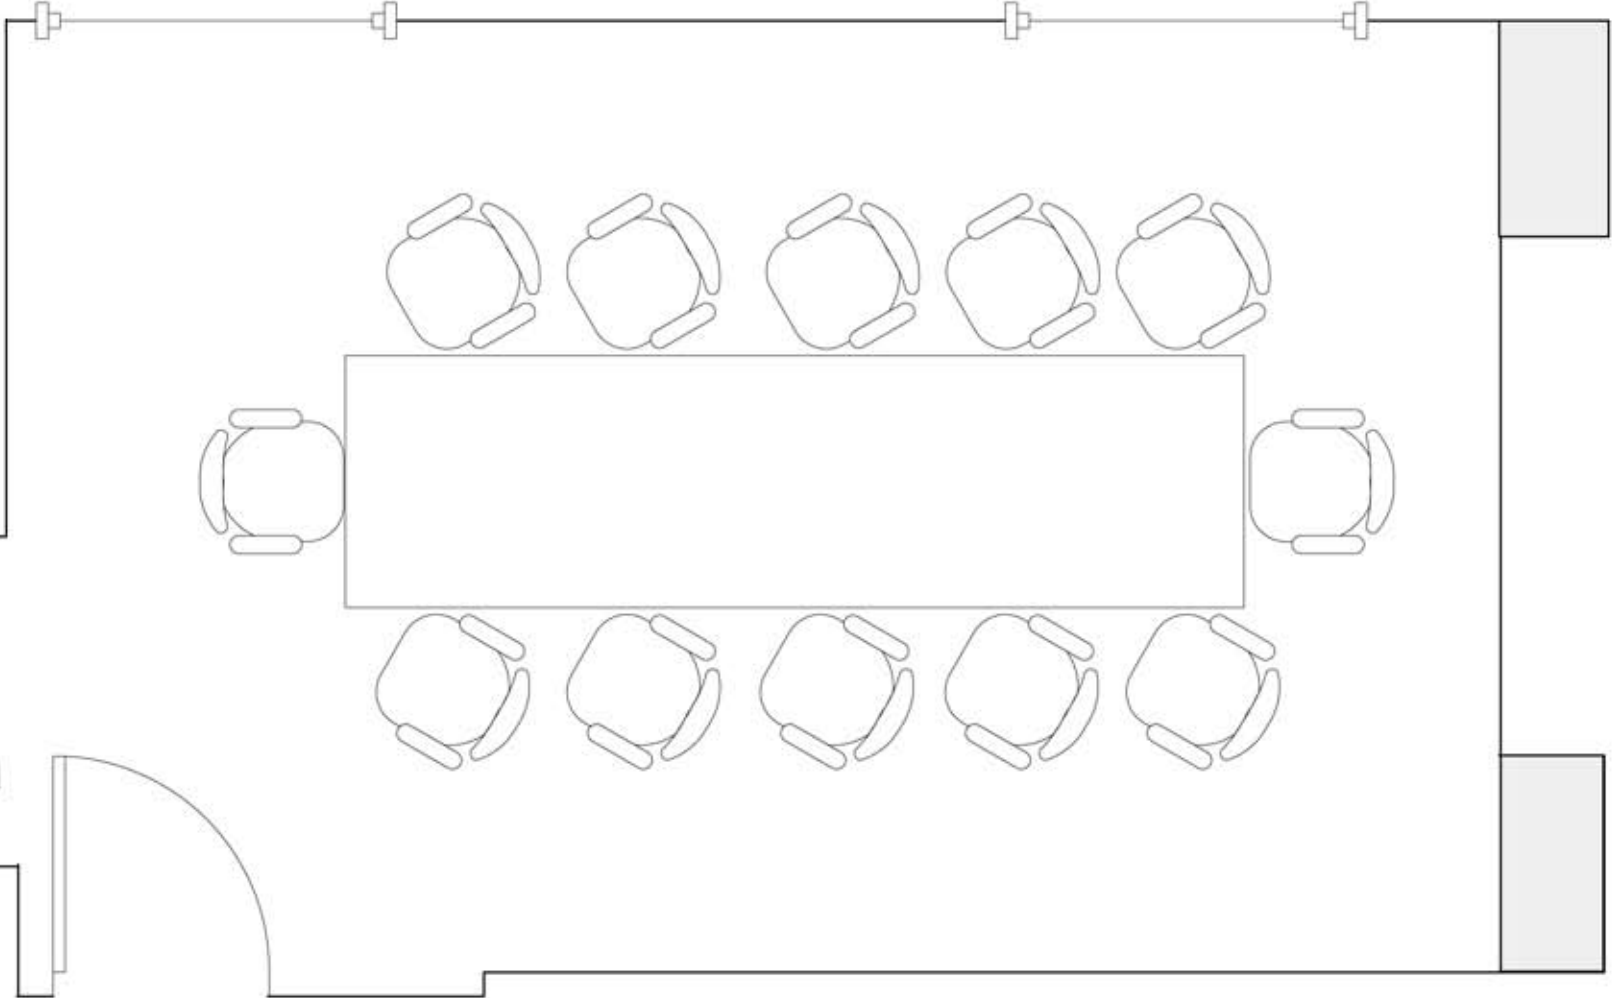

28 ft 8 in.

13 ft. 5 in.

Boardroom

ALDEN
houston